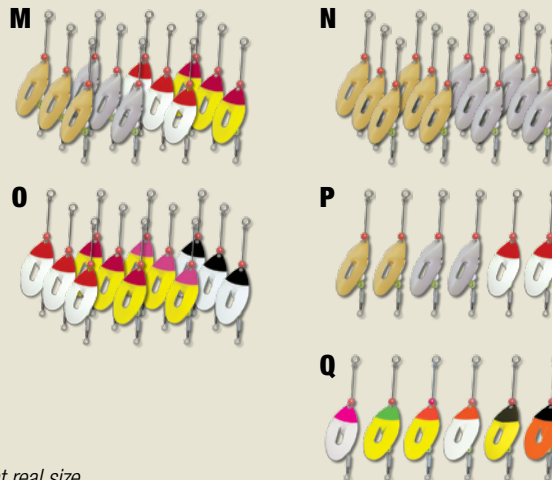

**Remember the
June Bug Spinner?
We do.**

**ANGLER
AL'S**
TACKLE COMPANY

So simple it just plain works.

Angler Al's June Bug Spinner® in finishes of gold and nickel plated, the classic red and white, as well as color combinations never found before. Available in multiple sizes. Hand crafted in the U.S.A.

www.angler-al.com

Single Blade Lures - Size 5 & 3

Single Lures

Photo	Size 5	Size 3	Finish/Color
A	JS001	JS013	24k Gold Plated
B	JS002	JS014	Nickel Plated
C	JS003	JS015	Red & White
D	JS004	JS016	Red & Yellow
E	JS005	JS017	Pink & Yellow
F	JS006	JS018	Black & White
G	JS007	JS019	Fluorescent Pink & White
H	JS008	JS020	Chartreuse & Fluorescent Yellow
I	JS009	JS021	Fluorescent Orange & Fluorescent Yellow
J	JS010	JS022	Fluorescent Orange & White
K	JS011	JS023	Black & Fluorescent Yellow
L	JS012	JS024	Black & Fluorescent Orange

Variety Packs

M	VP001	VP006	Classic 12-pack; 3 Gold Plated, 3 Nickel Plated, 3 Red & White, 3 Red & Yellow
N	VP002	VP007	Flash 12-pack; 6 Gold Plated & 6 Nickel Plated
O	VP003	VP008	Color 12-pack; 3 Red & White, 3 Red & Yellow, 3 Pink & Yellow, 3 Black & White
P	VP004	VP009	Classic 6-pack; 2 Gold Plated, 2 Nickel Plated, 2 Red & White
Q	VP005	VP010	Fluorescent 6-pack; 1 Fluorescent Pink & White, 1 Chartreuse & Fluorescent Yellow, 1 Fluorescent Orange & Fluorescent Yellow, 1 Fluorescent Orange & White, 1 Black & Fluorescent Yellow, 1 Black & Fluorescent Orange

Double Blade Lures

JS025
24k Gold Plated
size 5 & size 3
blades, approx.
overall length 5.5"

JS026
Nickel Plated
size 5 & size 3
blades, approx.
overall length 5.5"

JS027
24k Gold Plated
size 3 & size 1
blades, approx.
overall length 4"