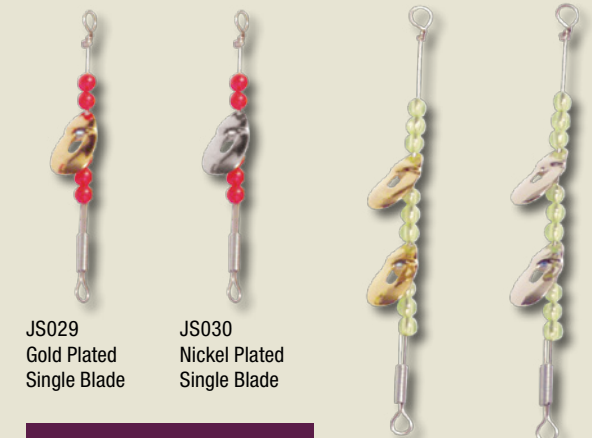

Variety Packs

M	VP001	VP006	Classic 12-pack; 3 Gold Plated, 3 Nickel Plated, 3 Red & White, 3 Red & Yellow
N	VP002	VP007	Flash 12-pack; 6 Gold Plated & 6 Nickel Plated
O	VP003	VP008	Color 12-pack; 3 Red & White, 3 Red & Yellow, 3 Pink & Yellow, 3 Black & White
P	VP004	VP009	Classic 6-pack; 2 Gold Plated, 2 Nickel Plated, 2 Red & White
Q	VP005	VP010	Fluorescent 6-pack; 1 Fluorescent Pink & White, 1 Chartreuse & Fluorescent Yellow, 1 Fluorescent Orange & Fluorescent Yellow, 1 Fluorescent Orange & White, 1 Black & Fluorescent Yellow, 1 Black & Fluorescent Orange

Double Blade Lures

JS025
24k Gold Plated
size 5 & size 3
blades, approx.
overall length 5.5"

JS026
Nickel Plated
size 5 & size 3
blades, approx.
overall length 5.5"

JS027
24k Gold Plated
size 3 & size 1
blades, approx.
overall length 4"

JS028
Nickel Plated
size 3 & size 1
blades, approx.
overall length 4"

Size 1 Blade Lures

JS029
Gold Plated
Single Blade

JS030
Nickel Plated
Single Blade

**All Size 1 Blade Lures
come packaged
(2) per card!**

JS031
Gold Plated
Double Blade

JS032
Nickel Plated
Double Blade

All sizes are approximate, as our lure products are hand made. Products not shown at real size.

SINGLE BLADE LURES ~ SIZE 5 AND SIZE 3 BLADES "12" following item number indicates quantity of a dozen of that particular lure style for a 10% discount! / "E" following item number indicates lure with Holographic Eyes for added attraction.