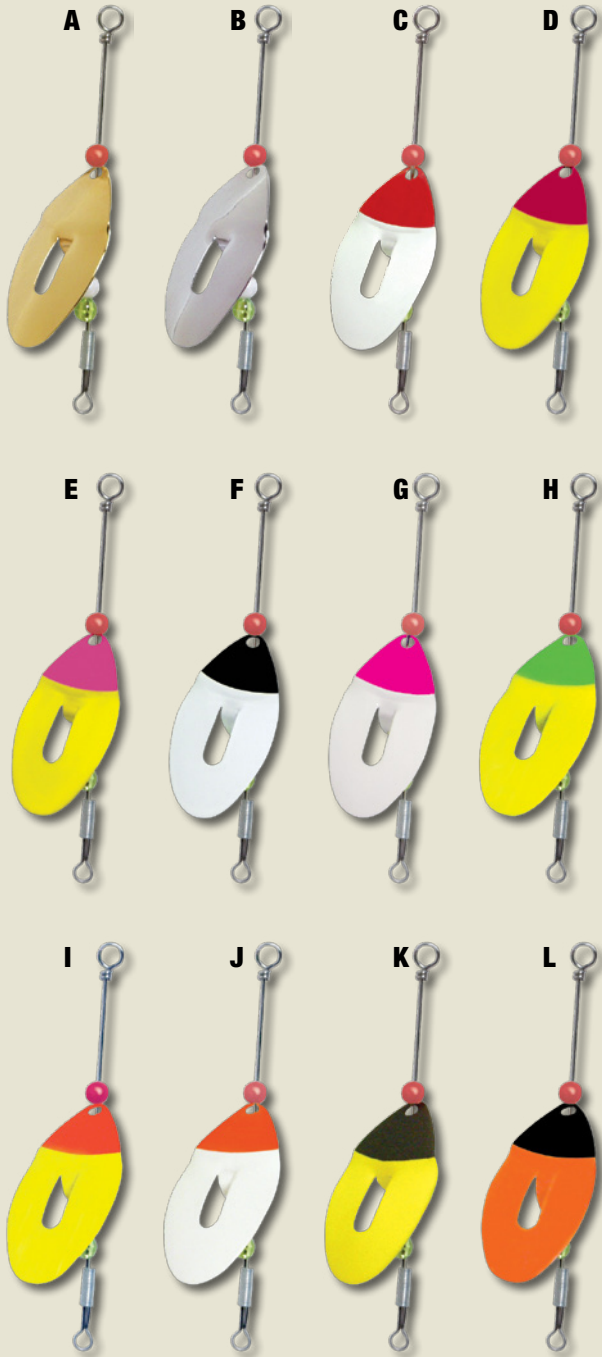

Fishing Lure Earrings

Just because you're fishing doesn't mean you can't be fashionable!

- AC002 - 24k Gold Plated Earrings with
Pearl Finish Beads -
size 1 blade
- AC003 - Nickel Plated Earrings with
Pearl Finish Beads -
size 1 blade

**Remember the
June Bug Spinner?
We do.**

**ANGLER
AL'S**
TACKLE COMPANY

So simple it just plain works.

Angler Al's June Bug Spinner® in finishes of gold and nickel plated, the classic red and white, as well as color combinations never found before. Available in multiple sizes. Hand crafted in the U.S.A.

www.angler-al.com

Single Blade Lures - Size 5 & 3

Single Lures

Photo	Size 5	Size 3	Finish/Color
A	JS001	JS013	24k Gold Plated
B	JS002	JS014	Nickel Plated
C	JS003	JS015	Red & White
D	JS004	JS016	Red & Yellow
E	JS005	JS017	Pink & Yellow
F	JS006	JS018	Black & White
G	JS007	JS019	Fluorescent Pink & White
H	JS008	JS020	Chartreuse & Fluorescent Yellow
I	JS009	JS021	Fluorescent Orange & Fluorescent Yellow
J	JS010	JS022	Fluorescent Orange & White
K	JS011	JS023	Black & Fluorescent Yellow
L	JS012	JS024	Black & Fluorescent Orange

Variety Packs

M	VP001	VP006	Classic 12-pack; 3 Gold Plated, 3 Nickel Plated, 3 Red & White, 3 Red & Yellow
N	VP002	VP007	Flash 12-pack; 6 Gold Plated & 6 Nickel Plated
O	VP003	VP008	Color 12-pack; 3 Red & White, 3 Red & Yellow, 3 Pink & Yellow, 3 Black & White
P	VP004	VP009	Classic 6-pack; 2 Gold Plated, 2 Nickel Plated, 2 Red & White
Q	VP005	VP010	Fluorescent 6-pack; 1 Fluorescent Pink & White, 1 Chartreuse & Fluorescent Yellow, 1 Fluorescent Orange & Fluorescent Yellow, 1 Fluorescent Orange & White, 1 Black & Fluorescent Yellow, 1 Black & Fluorescent Orange