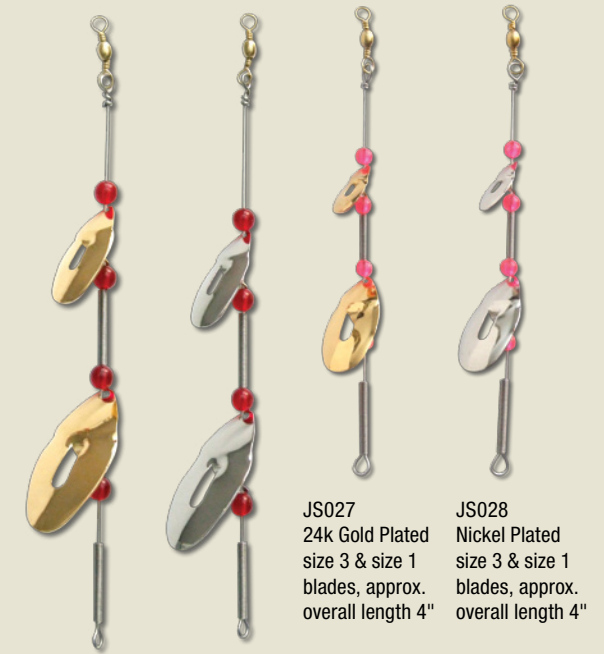

We believe fishing is a sport of relaxation, tradition and family. It is our vision to keep these simple ideas alive by producing hand crafted quality tackle in the U.S.A.

The Lures

Approximate length of our flagship size 5 blade lure is 3.5". The shaft is .03" stainless steel for durability and strength. June bug blades and bright beads in a variety of colors are added. The lure is finished with a stainless steel coil spring fastener. **Size 5 blades** are 1.58" in length and 0.85" in width. **Size 3 blades** are 1.14" in length and 0.6" in width. **Size 1 blades** are 0.66" in length and 0.35" in width.

www.angler-al.com

Single Blade Lures - Size 5 & 3

Single Lures

Photo	Size 5	Size 3	Finish/Color
A	JS001	JS013	24k Gold Plated
B	JS002	JS014	Nickel Plated
C	JS003	JS015	Red & White
D	JS004	JS016	Red & Yellow
E	JS005	JS017	Pink & Yellow
F	JS006	JS018	Black & White
G	JS007	JS019	Fluorescent Pink & White
H	JS008	JS020	Chartreuse & Fluorescent Yellow
I	JS009	JS021	Fluorescent Orange & Fluorescent Yellow
J	JS010	JS022	Fluorescent Orange & White
K	JS011	JS023	Black & Fluorescent Yellow
L	JS012	JS024	Black & Fluorescent Orange

Variety Packs

M	VP001	VP006	Classic 12-pack; 3 Gold Plated, 3 Nickel Plated, 3 Red & White, 3 Red & Yellow
N	VP002	VP007	Flash 12-pack; 6 Gold Plated & 6 Nickel Plated
O	VP003	VP008	Color 12-pack; 3 Red & White, 3 Red & Yellow, 3 Pink & Yellow, 3 Black & White
P	VP004	VP009	Classic 6-pack; 2 Gold Plated, 2 Nickel Plated, 2 Red & White
Q	VP005	VP010	Fluorescent 6-pack; 1 Fluorescent Pink & White, 1 Chartreuse & Fluorescent Yellow, 1 Fluorescent Orange & Fluorescent Yellow, 1 Fluorescent Orange & White, 1 Black & Fluorescent Yellow, 1 Black & Fluorescent Orange

Double Blade Lures

JS025
24k Gold Plated
size 5 & size 3
blades, approx.
overall length 5.5"

JS026
Nickel Plated
size 5 & size 3
blades, approx.
overall length 5.5"

JS027
24k Gold Plated
size 3 & size 1
blades, approx.
overall length 4"